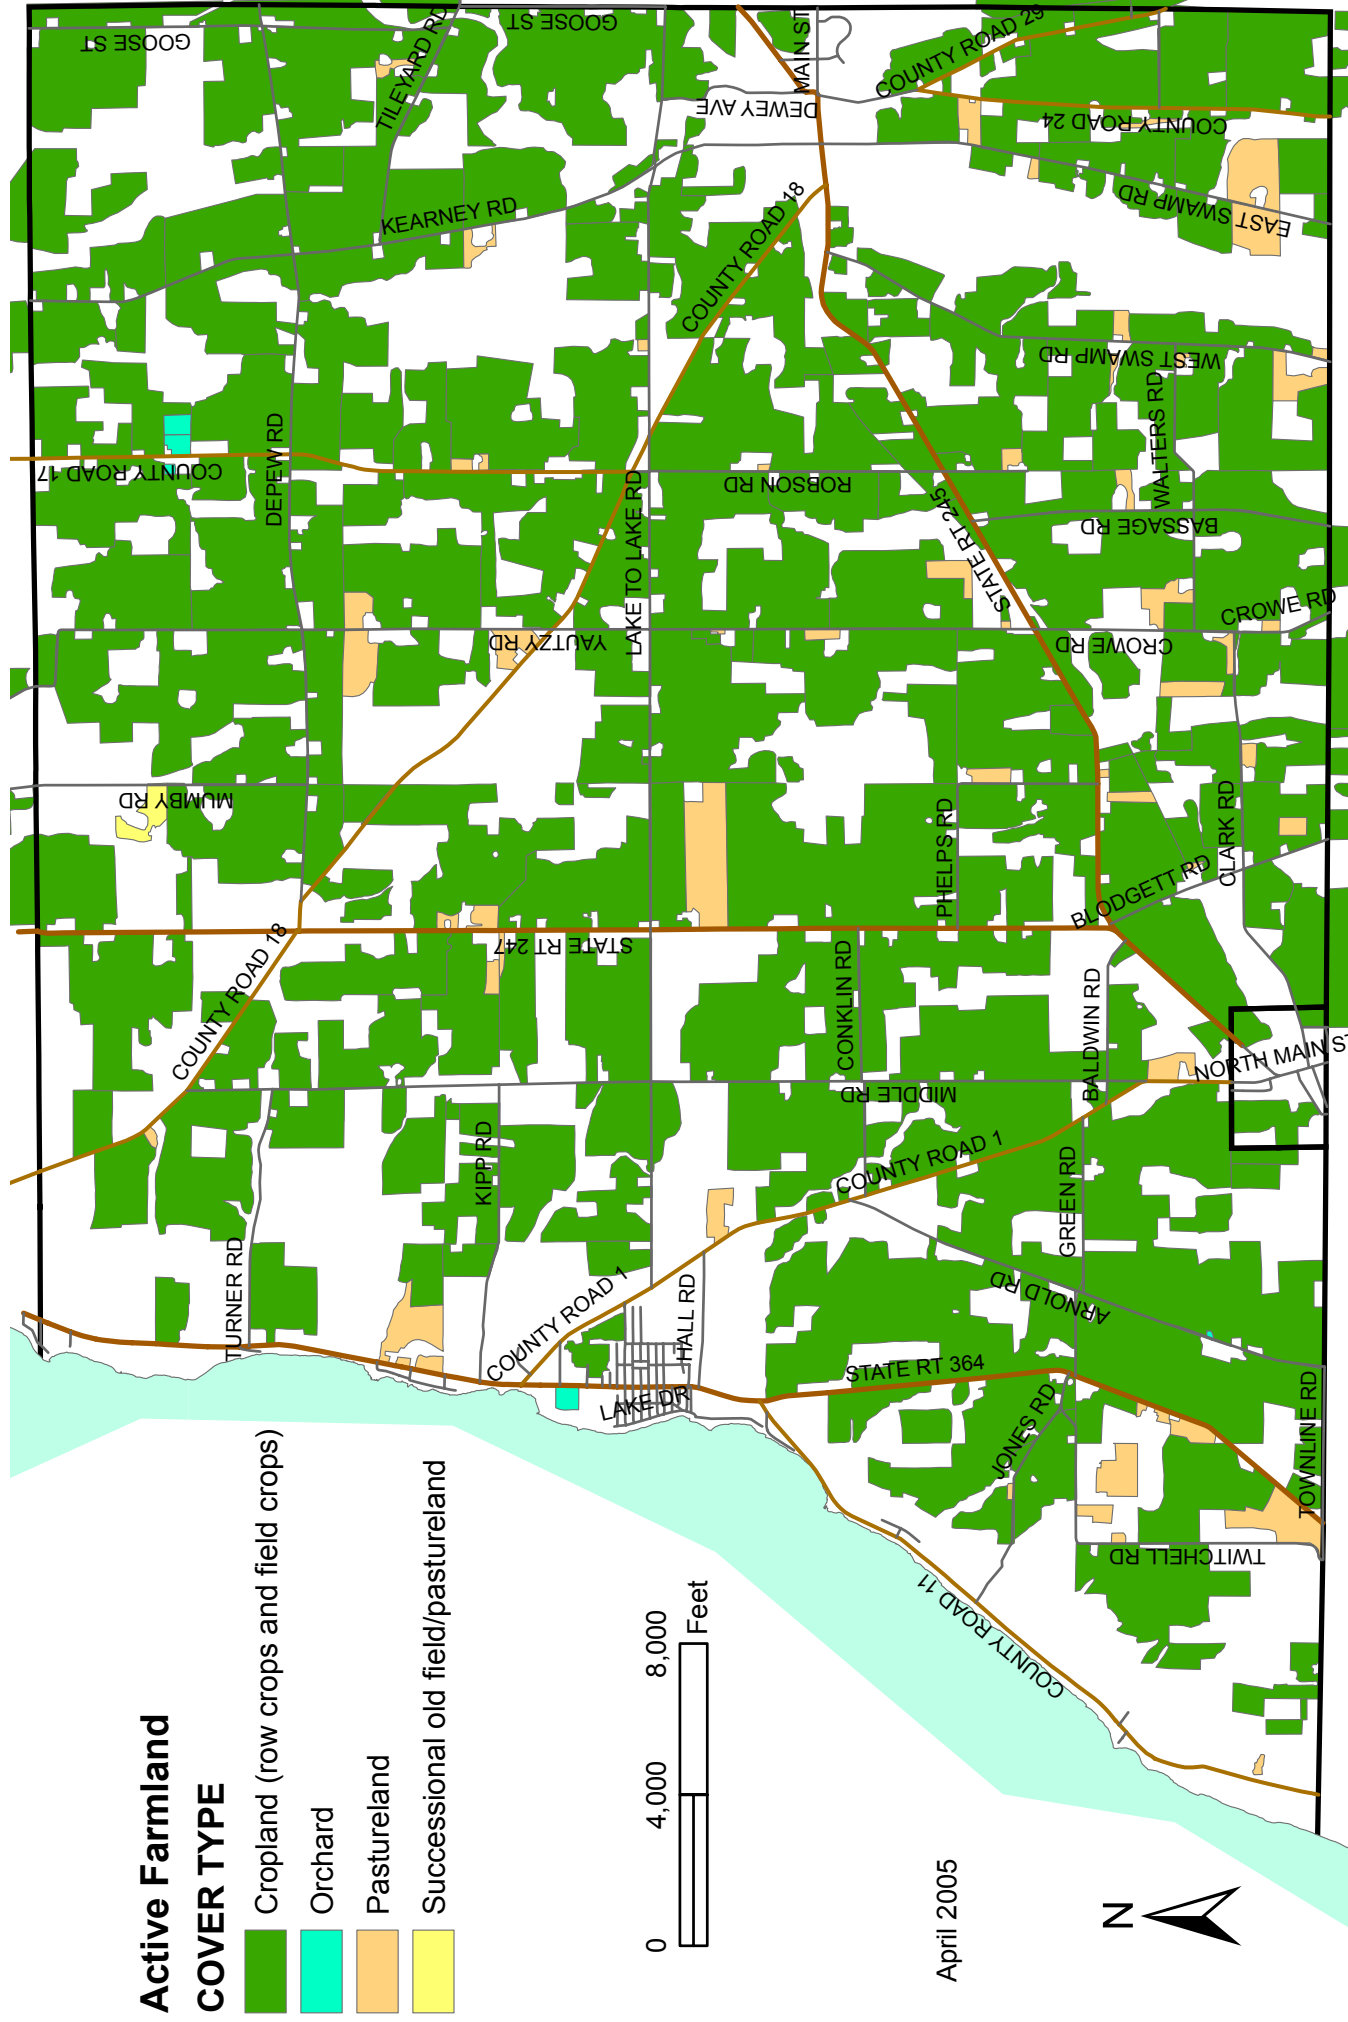

# Actively Farmed Land

Map 2

### Active Farmland

#### COVER TYPE

- Cropland (row crops and field crops)
- Orchard
- Pastureland
- Successional old field/pastureland

April 2005